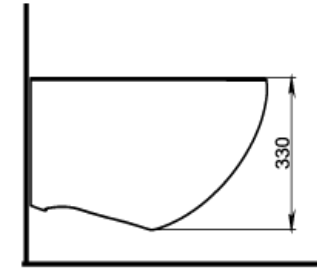

Fluenta **Rimless** Wall Hung Toilet Bowl

Elegance

Elegant design with modern shape and reduced lines, without visible mounting parts, will fit ideally into your modern bathroom

Easy maintenance and cleaning

Innovative rimless toilet bowl flushing technology completely disables retention of bacteria and impurities below inner edges.

Ultra slim “soft close” toilet seat

With modern and elegant design, Fluenta toilet seat have “soft close” mechanism, which prevents fast closing, noise, impacts or injuries.