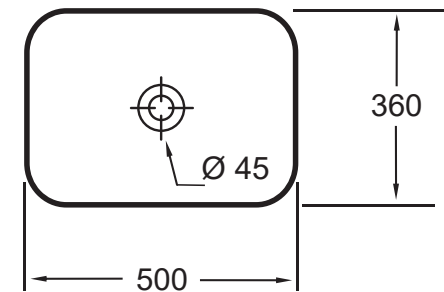

Fluenta **Surface-mounted** Washbasin

Main advantages:

- Scratch resistance surface
- Glossy finish
- Slim design
- No-Spill function

Fluenta **Round** Washbasin

Dimensions: L 615 mm, W 360 mm, H 115 mm

Fluenta **Round mini** Washbasin

Dimensions: L 500 mm, W 360 mm, H 115 mm

A decorative graphic element in the top left corner consisting of several overlapping triangles in shades of grey, orange, and yellow, pointing towards the right.