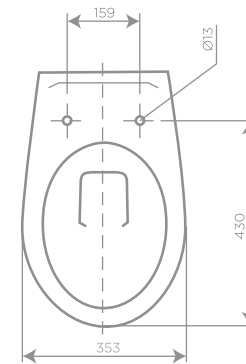

Fluenta **Basic** Wall Hung Toilet Bowl

Fluenta Basic console toilet bowl perfectly fits with its simple design to the Fluenta concealed flushing cisterns and together they make an elegant and functional solution. It is made of a material with exceptional strength, resistant to damage, and easy to clean. Fluenta Basic toilet bowl is available with Classic or Click toilet seat. The Classic toilet seat has a soft-close mechanism for the slow lowering of the hoop and toilet seat without user intervention. The Click toilet seat has a soft-close mechanism for slow lowering and a button that allows easy removal of the toilet seat when you need to clean it.

Both these variants are made of the same material and have exceptional performance in terms of quality, design, and aesthetics. These products are delivered with all elements for quick and easy installation.

**BASIC WC TOILET BOWL
WITH CLICK TOILET SEAT**