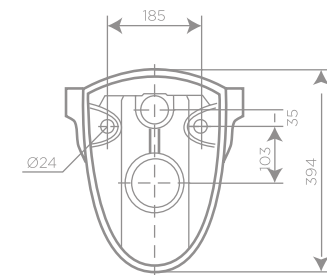

**BASIC WC TOILET BOWL
WITH CLICK TOILET SEAT**