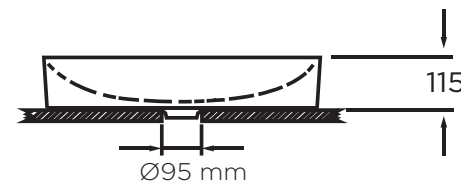

Fluenta **Surface-mounted** Washbasin

Main advantages:

- Scratch resistance surface
- Glossy finish
- Slim design
- No-Spill function

Fluenta **Round** Washbasin

Dimensions: L 615 mm, W 360 mm, H 115 mm

Fluenta **Round mini** Washbasin

Dimensions: L 500 mm, W 360 mm, H 115 mm

A decorative graphic element in the top left corner consisting of several overlapping triangles in shades of grey, orange, and yellow, pointing towards the right.