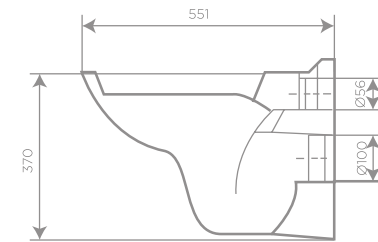

Fluenta **Basic** Wall Hung Toilet Bowl

Fluenta Basic console toilet bowl perfectly fits with its simple design to the Fluenta concealed flushing cisterns and together they make an elegant and functional solution. It is made of a material with exceptional strength, resistant to damage, and easy to clean. Fluenta Basic toilet bowl is available with Classic or Click toilet seat. The Classic toilet seat has a soft-close mechanism for the slow lowering of the hoop and toilet seat without user intervention. The Click toilet seat has a soft-close mechanism for slow lowering and a button that allows easy removal of the toilet seat when you need to clean it.

Both these variants are made of the same material and have exceptional performance in terms of quality, design, and aesthetics. These products are delivered with all elements for quick and easy installation.

**BASIC WC TOILET BOWL
WITH CLICK TOILET SEAT**