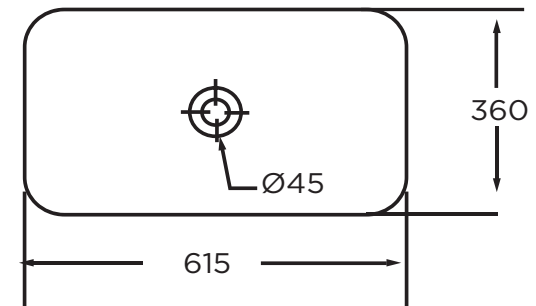

Fluenta **Surface-mounted** Washbasin

Main advantages:

- Scratch resistance surface
- Glossy finish
- Slim design
- No-Spill function

Fluenta **Round** Washbasin

Dimensions: L 615 mm, W 360 mm, H 115 mm

Fluenta **Round mini** Washbasin

Dimensions: L 500 mm, W 360 mm, H 115 mm

A decorative graphic element in the top left corner consisting of several overlapping triangles in shades of grey, orange, and yellow, pointing towards the right.