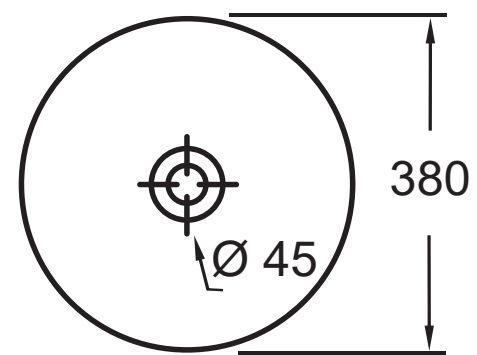

Fluenta **Spot** Washbasin

Dimensions: Ø380 mm, H 115 mm