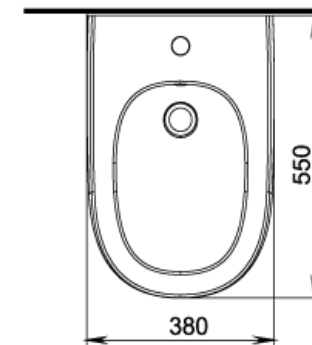

Fluenta **Rimless** Wall Hung Toilet Bowl

Elegance

Elegant design with modern shape and reduced lines, without visible mounting parts, will fit ideally into your modern bathroom

Easy maintenance and cleaning

Innovative rimless toilet bowl flushing technology completely disables retention of bacteria and impurities below inner edges.

Ultra slim “soft close” toilet seat

With modern and elegant design, Fluenta toilet seat have “soft close” mechanism, which prevents fast closing, noise, impacts or injuries.