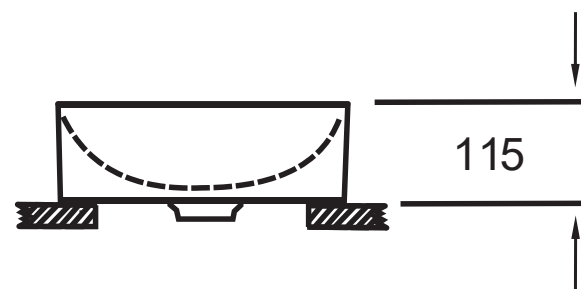

Fluenta **Spot** Washbasin

Dimensions: Ø380 mm, H 115 mm