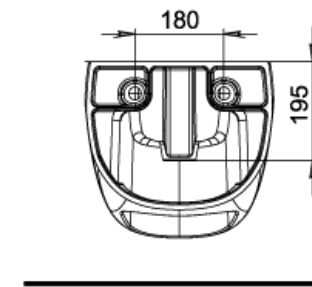

Fluenta **Rimless** Wall Hung Toilet Bowl

Elegance

Elegant design with modern shape and reduced lines, without visible mounting parts, will fit ideally into your modern bathroom

Easy maintenance and cleaning

Innovative rimless toilet bowl flushing technology completely disables retention of bacteria and impurities below inner edges.

Ultra slim “soft close” toilet seat

With modern and elegant design, Fluenta toilet seat have “soft close” mechanism, which prevents fast closing, noise, impacts or injuries.