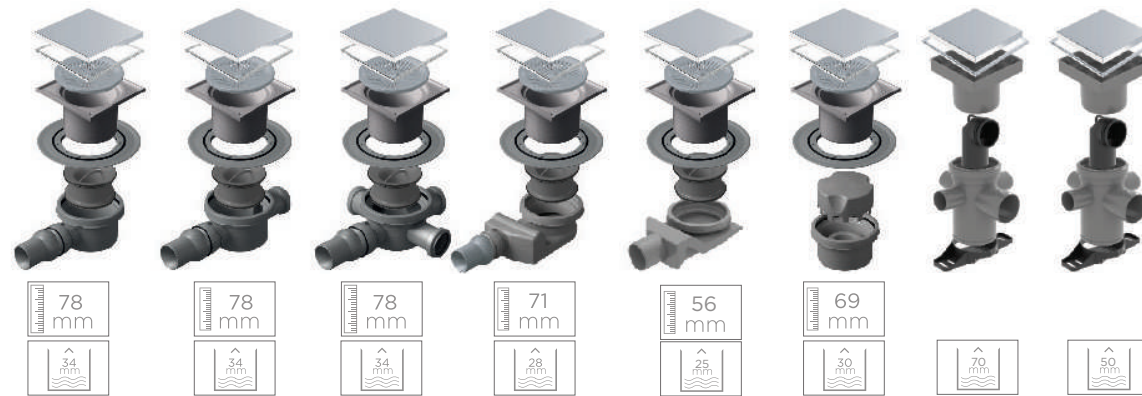

Confluo Standard Plate 2 in 1

Models with 15x15 grid