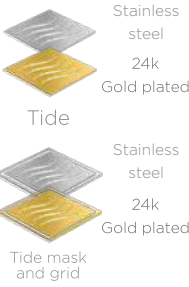

# Confluo **Standard** drains with metal grid

Models with 15x15 grid

Optional Grid design

Maximum flow rate

Base diameter outlet

Base inlet diameter

Base rotation

Handicapped accessible

Models with 10x10 grid

Grid design

Fine output adjustment

Ceramic adjustment

Material of grid