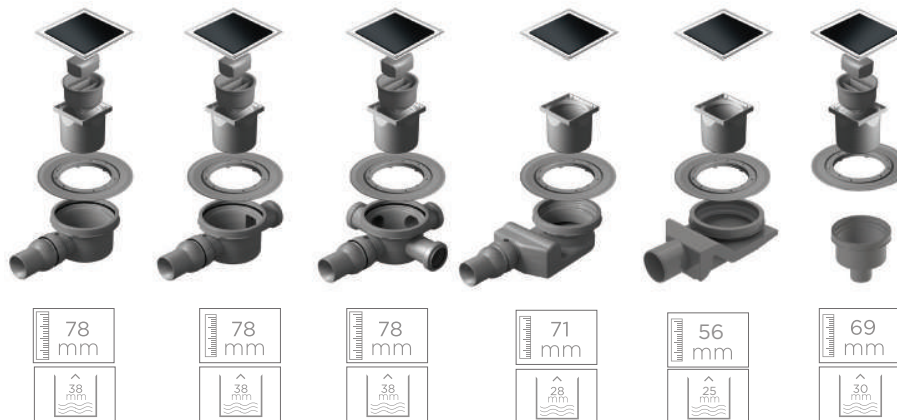

# Confluo **Standard** drains with metal grid

Models with 15x15 grid

Optional Grid design

Maximum flow rate

Base diameter outlet

Base inlet diameter

Base rotation

Handicapped accessible

Models with 10x10 grid

Grid design

Fine output adjustment

Ceramic adjustment

Material of grid

# Confluo Standard Glass drains

Models with 15x15 grid

Models with 10x10 grid

Optional

Grid design

Maximum flow rate

Base diameter outlet

Base inlet diameter