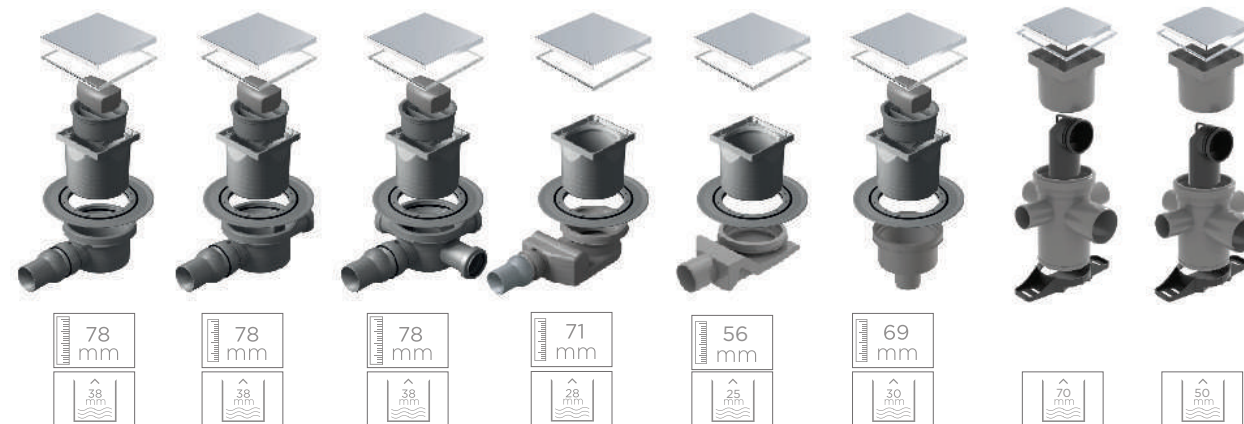

# Confluo Standard Plate 2 in 1

Models with 15x15 grid

Optional

Grid design

Maximum flow rate

Base diameter outlet

2 in 1 system

Base inlet diameter

Base rotation

Handicapped accessible

Fine output adjustment

Ceramic adjustment

Material of grid

Models with 10x10 grid - Dry

# Confluo Standard Angle drains

Models with 20x20 grid

Optional

Grid design

**Maximum flow rate**

**Base diameter outlet**

**Base rotation**

**Handicapped accessible**