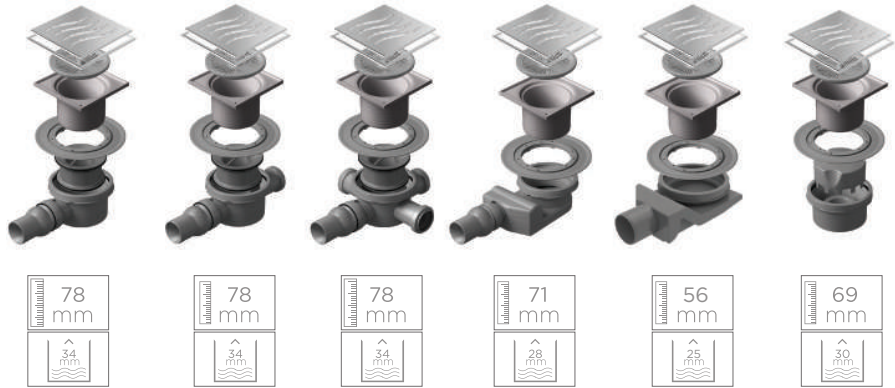

# Types of bases for Confluo **Standard** drains

BASE WITH  
1 HORIZONTAL OUTLET

BASE WITH 1 HORIZONTAL  
OUTLET/1 INLET

BASE WITH 1 HORIZONTAL  
OUTLET/3 INLETS

VERTICAL BASE

VERTICAL BASE  
FOR DRY SIPHON MODELS

S BASE WITH 28 MM OF WATER  
SEAL AND ADJUSTABLE OUTPUT

ULTRA LOW S BASE WITH  
25 MM OF WATER SEAL

# Confluo **Standard** drains with metal grid

Models with 15x15 grid

Optional Grid design

Maximum flow rate

Base diameter outlet

Base inlet diameter

Base rotation

Handicapped accessible