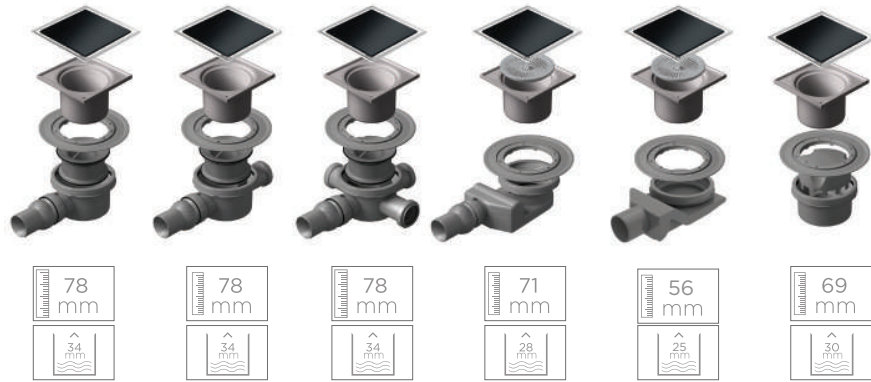

# Confluo **Standard** drains with metal grid

Models with 15x15 grid

Optional Grid design

Maximum flow rate

Base diameter outlet

Base inlet diameter

Base rotation

Handicapped accessible

Models with 10x10 grid

Grid design

Fine output adjustment

Ceramic adjustment

Material of grid

# Confluo Standard Glass drains

Models with 15x15 grid

Models with 10x10 grid

Optional

Grid design

Maximum flow rate

Base diameter outlet

Base inlet diameter