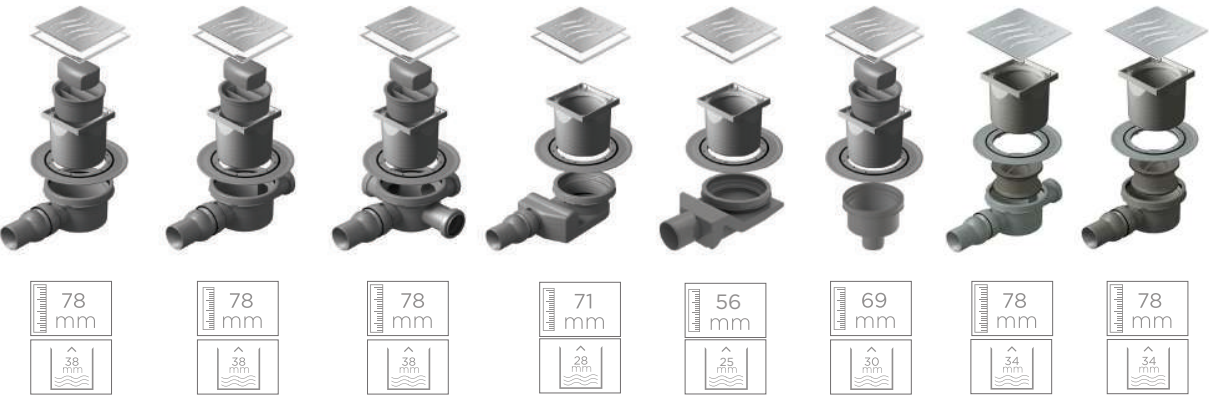

Models with 10x10 grid