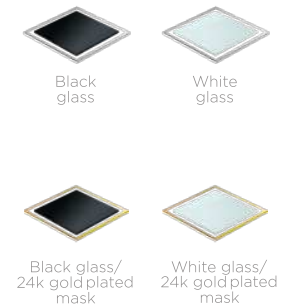

# Confluo Standard Glass drains

Models with 15x15 grid

Models with 10x10 grid

Optional

Grid design

Maximum flow rate

Base diameter outlet

Base inlet diameter