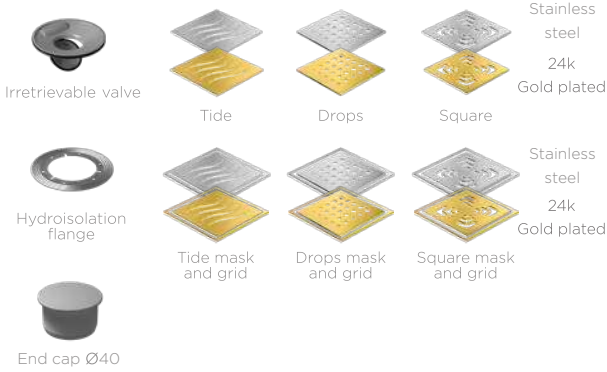

CERAMIC  
15x15 AND 10x10

# Types of bases for Confluo **Standard** drains

BASE WITH  
1 HORIZONTAL OUTLET

BASE WITH 1 HORIZONTAL  
OUTLET/1 INLET

BASE WITH 1 HORIZONTAL  
OUTLET/3 INLETS

VERTICAL BASE

VERTICAL BASE  
FOR DRY SIPHON MODELS

S BASE WITH 28 MM OF WATER  
SEAL AND ADJUSTABLE OUTPUT

ULTRA LOW S BASE WITH  
25 MM OF WATER SEAL

# Confluo **Standard** drains with metal grid

Models with 15x15 grid

Optional Grid design

Maximum flow rate

Base diameter outlet

Base inlet diameter

Base rotation

Handicapped accessible