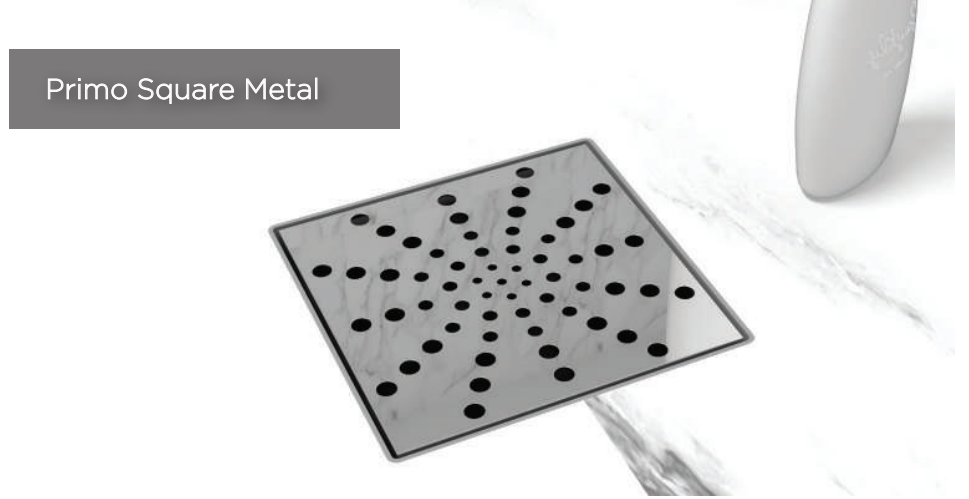

Primo **Square** drains

Main advantages:

- Minimum installation height — 47-82 mm
- High flow rate
- Cost effective
- Easy to install product

Grid finish

STAINLESS STEEL

PLASTIC

Primo Uno

Primo Square Metal