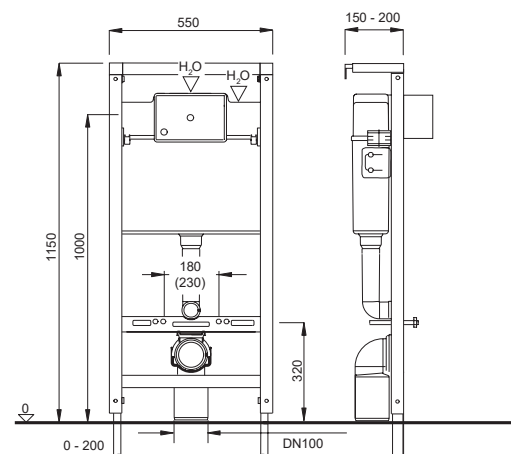

Tehchnical information

Installation method

- Installation in prefabricated walls, pre-wall installation in dry walls, universal installation into solid walls
- Corner installation

The product contains

- Concealed flushing cistern with a pre-mounted angle valve
- Water connection 1/2"
- PE wall drain elbow $\varnothing 90/110$ mm with a seal
- All parts required for mounting and fixing of the product

Packaging

- Pallet: 24 pcs

GUARANTEE
10
YEAR

10 year guarantee

SPARE PARTS
25
YEAR

25 year guarantee on
spare parts

400
kg

400 kg load capacity

Low noise

Easy to maintain

Dual flush

Tested 200.000 times