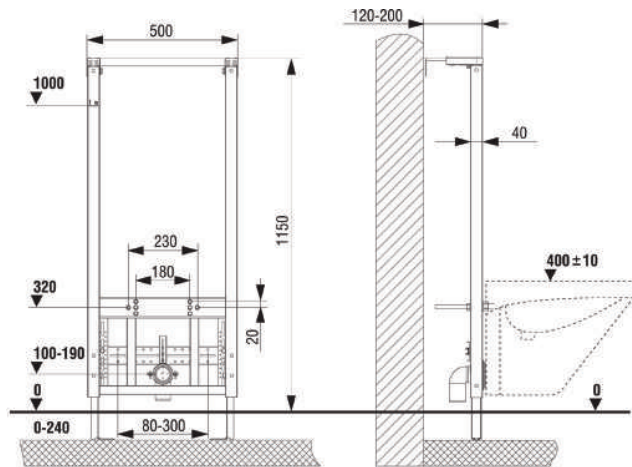

# Fluenta **Bidet** concealed element

Installation method:

- Installation in both solid and drywalls
- Concealed element height: 115 cm
- Concealed element width: 50 cm
- For installation of wall-hung bidet with an axial distance of 18 or 23 cm
- Supporting frame made from 40 × 40 mm profiles, surface protected with powder coating
- Support legs - ranging from 0 to 24 cm
- Range of brackets for pre-wall installation: from 12 to 20 cm