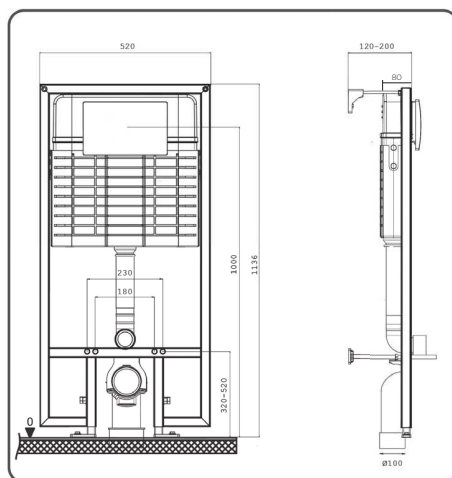

Tehchnical information

Installation method

- Installation in prefabricated walls, pre-wall installation in dry walls, universal installation into solid walls.

The product contains:

- Concealed flushing cistern with a pre-mounted angle valve;
- Water connection 1/2";
- PE wall drain elbow Ø90/110 mm with a seal;
- All parts required for mounting and fixing of the product.

Packaging:

- Pallet: 24 pcs

GUARANTEE
5
YEAR

5 year guarantee

400
kg

400 kg load capacity

80 mm

80 mm ultra thin

Low noise

Ø
90/110

Outlet

2,5/4 L
3/5 L

Dual flush