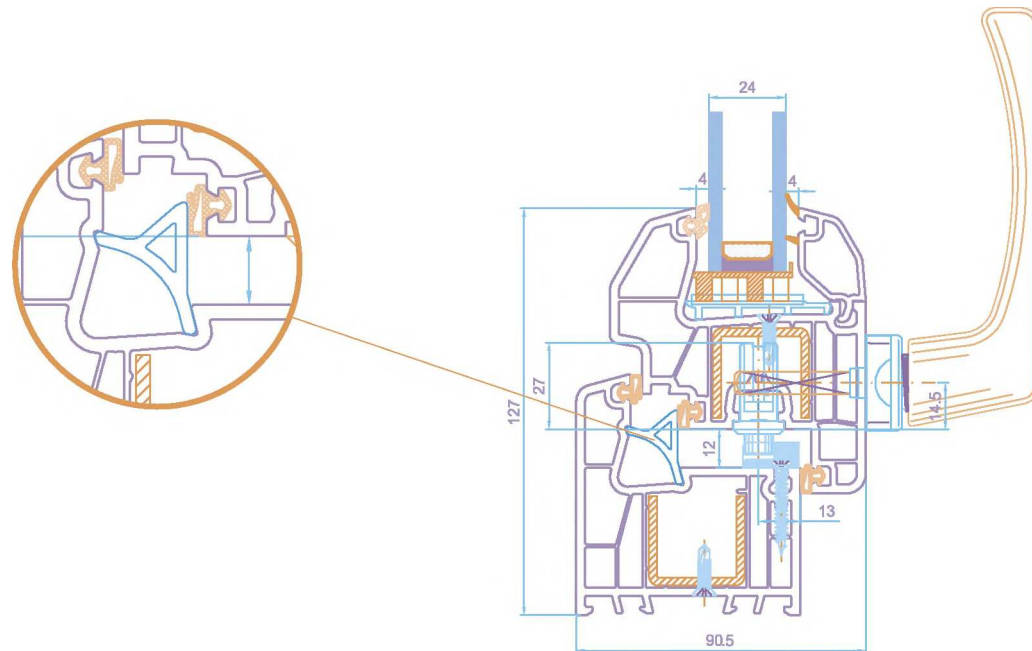

- **CHAMBER SYSTEM** - Five chambers ensure isolation. Coefficient ideal heat transfer  $K = 0.98 \text{ W / m}^2\text{K}$  with low-emission glass in variant width 24mm and 28 mm.
- The German technology of PVC profiles.
- ECO-PROFILE CaZn stabilizer (Absence of Lead).
- German certificate for profile and finished product.